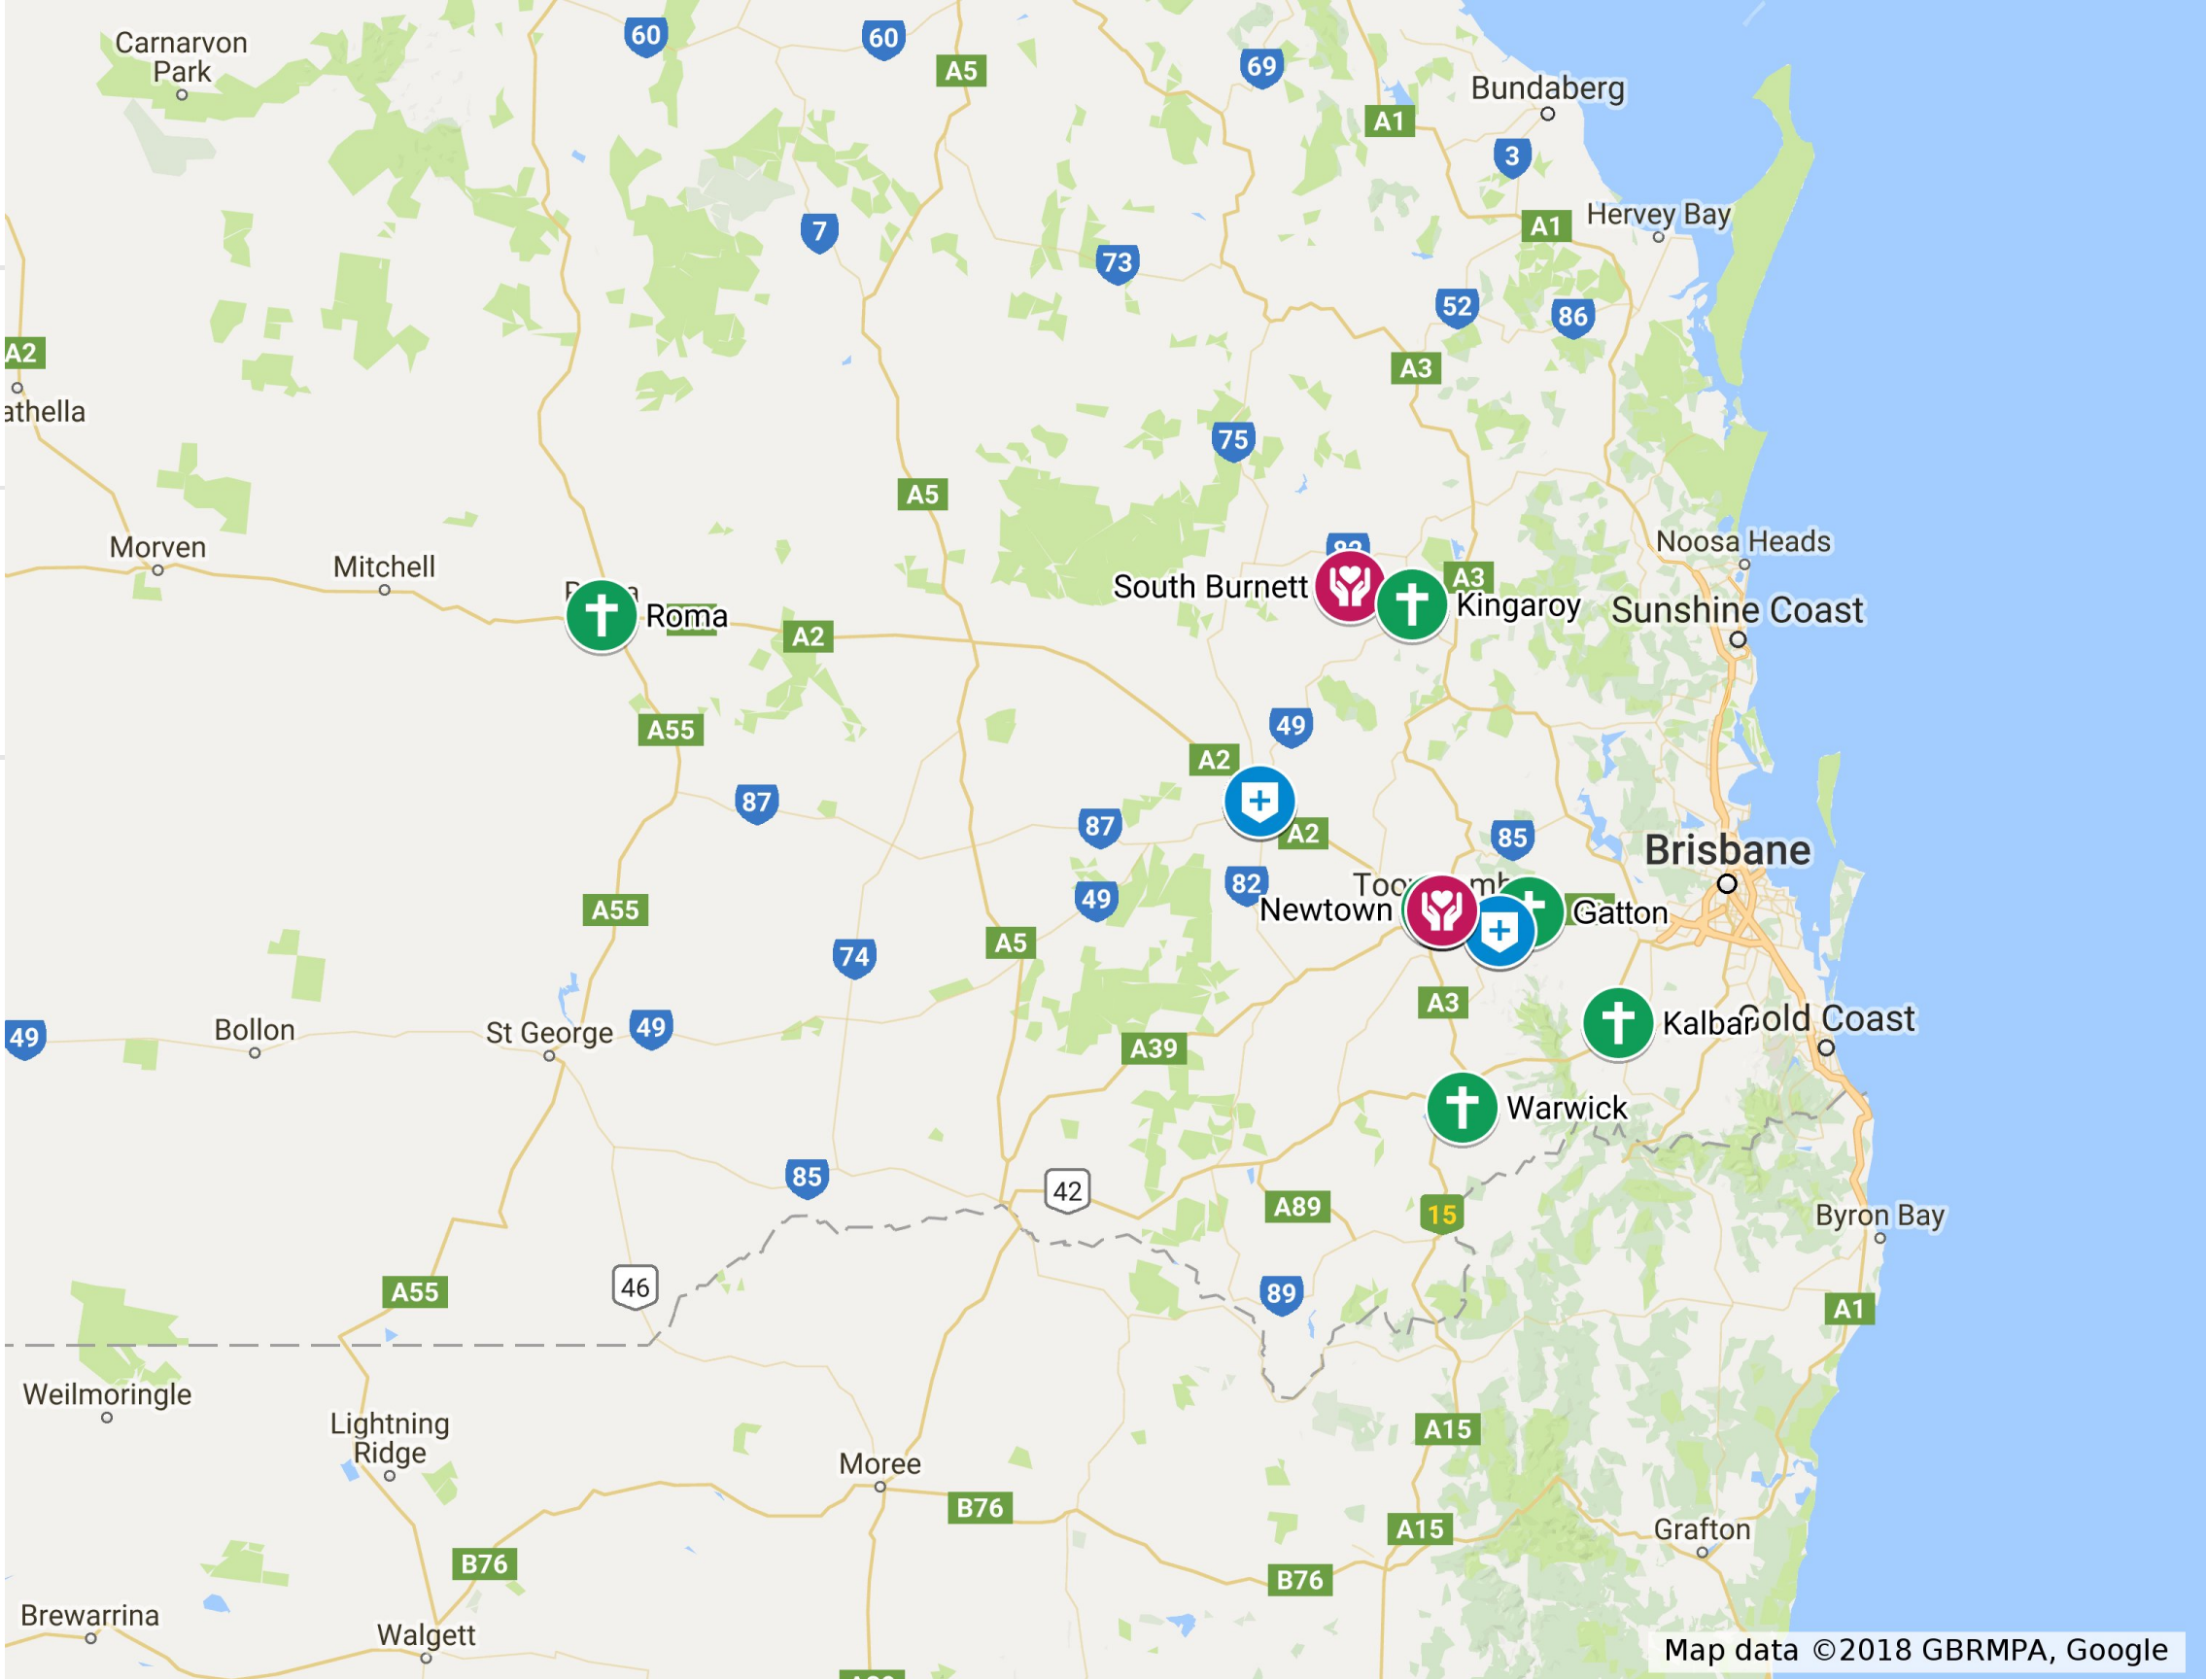

Darling Downs (South West QLD)

QLD-Darling Downs-
Chaplaincy.xlsx

 All items

QLD-Darling Downs-Corps.xlsx

 All items

QLD-Darling Downs-
SocialProgram.xlsx

 All items

Map data ©2018 GBRMPA, Google